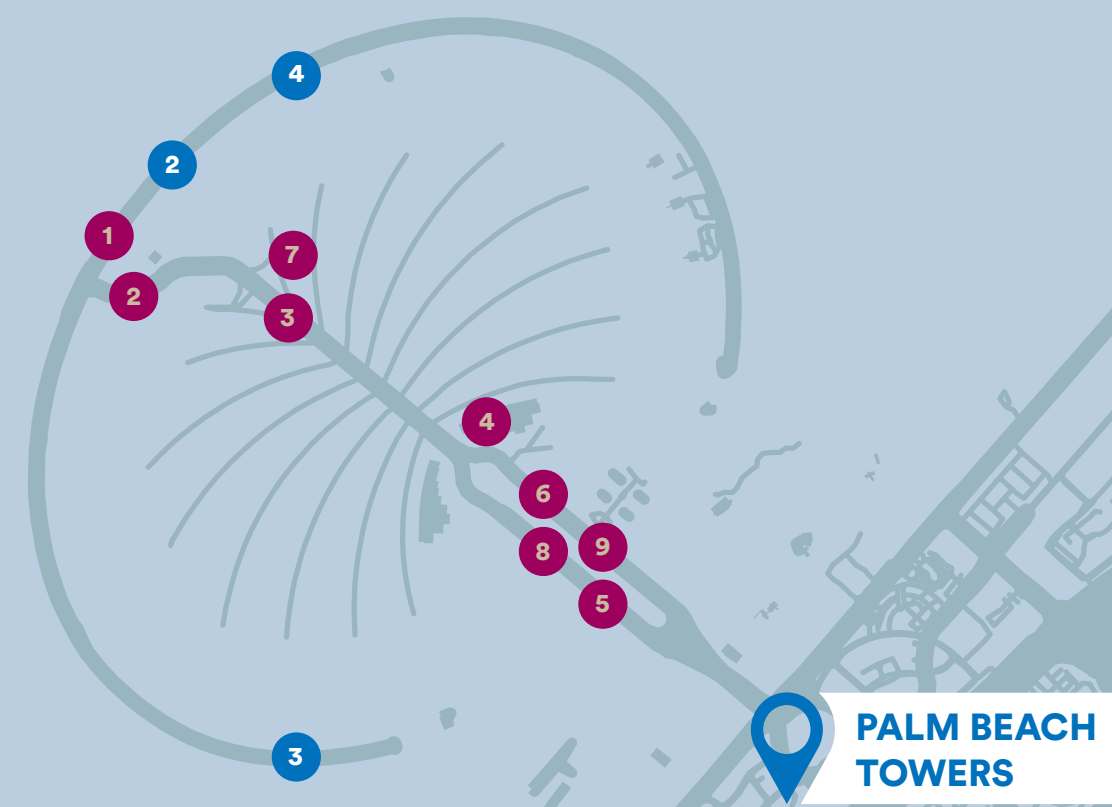

*Find something
memorable*

IN YOUR FLIP FLOPS

The Palm Beach Towers is located at the entrance of Palm Jumeirah, right in the middle of one the most exciting and vibrant areas of the city. Enjoy the freedom of taking a sunny stroll to some of the most renowned restaurants or spend a day shopping at luxury retail brands that you love; at the Palm Beach Towers, the memorable is never too far away. You are also connected to the entire city with both tram and monorail access, making it easy to take in experiences across the city, no matter where they may be.

Dining & Entertainment

- 1 Atlantis, The Palm
- 2 WHITE Beach Dubai
- 3 Social District
- 4 Nakheel Mall
- 5 Palm West Beach
- 6 Club Vista Marie
- 7 The Pointe
- 8 The View
- 9 St. Regis

Experiences

- 1 Marina Beach
- 2 Aquaventure Water Park
- 3 Palm Jumeirah Corniche
- 4 Dolphin Bay

Convenience

- Supermarkets
- Tram Access
- Metro Access

Come Explore
THE PALM BEACH LIFE

NAKHEEL

P A L M
B E A C H
T O W E R S