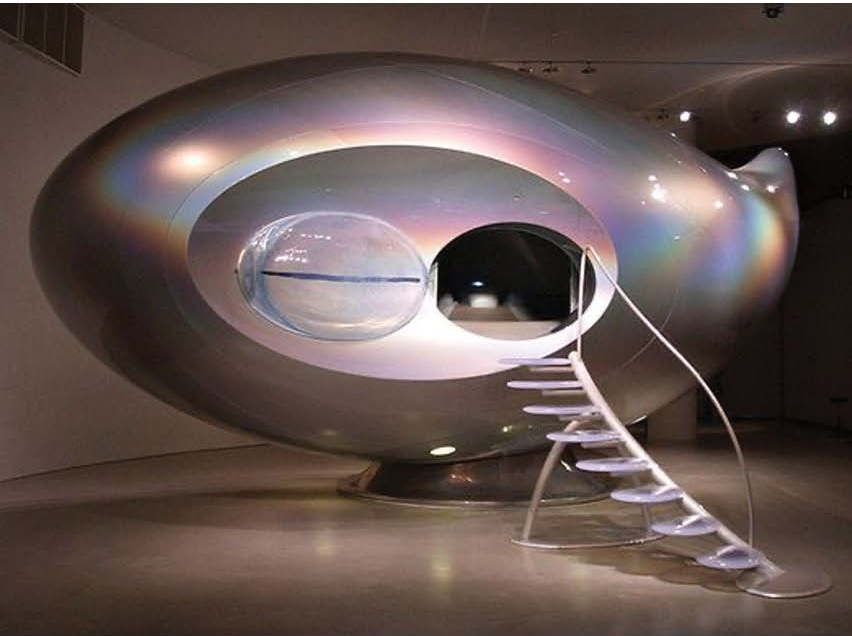

AMENITIES

UFO SPA – RELAXATION PODS