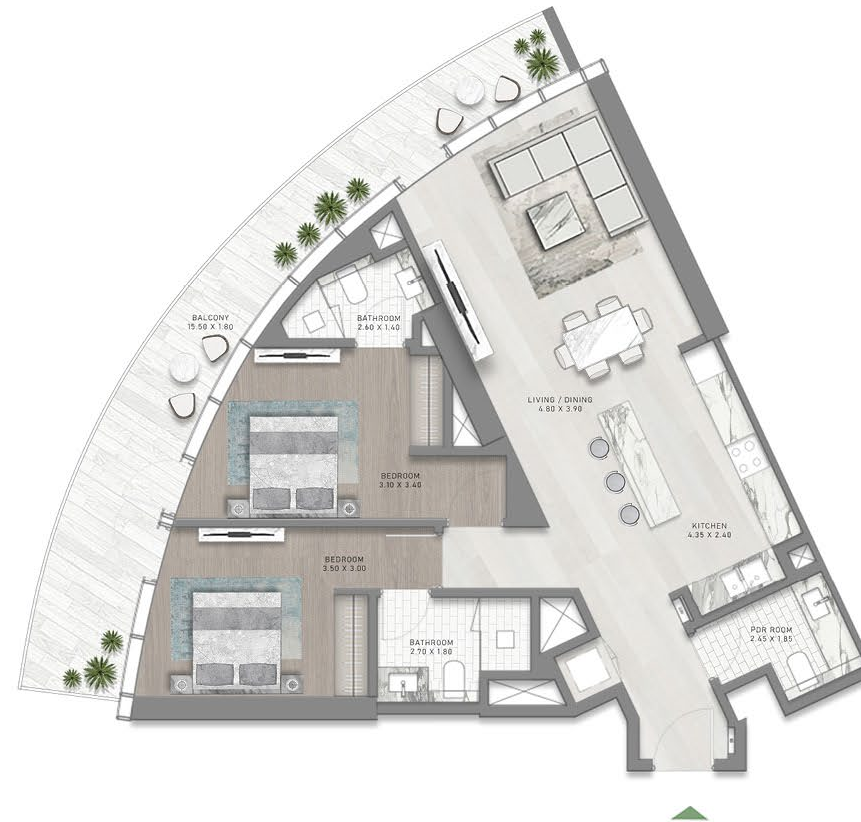

TYOLOGIES

STUDIO

SALEABLE AREA: 432 SQFT

1-BEDROOM

SALEABLE AREA: 811 SQFT

FLOOR PLAN

TYOLOGIES

CANAL
CROWN
de GRISOGONO