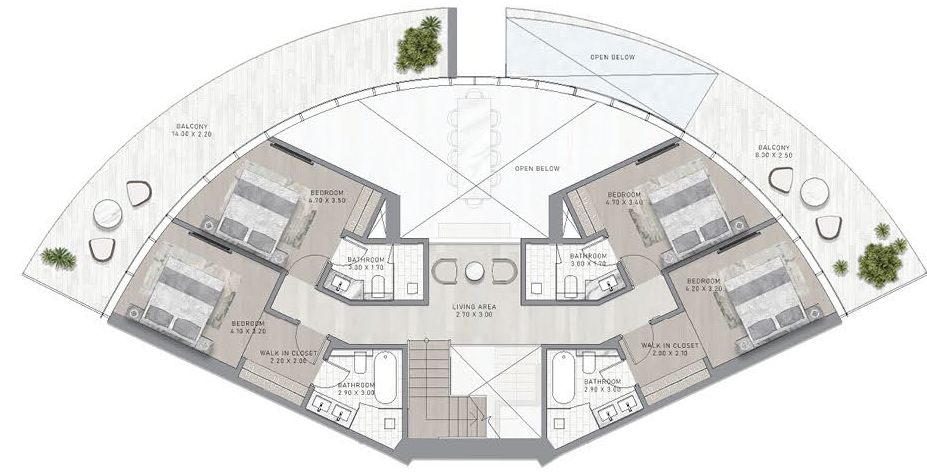

FLOOR PLAN

TYOLOGIES

4-BEDROOM SUPER LUXURY LOWER & UPPER
SALEABLE AREA: 4761 SQFT