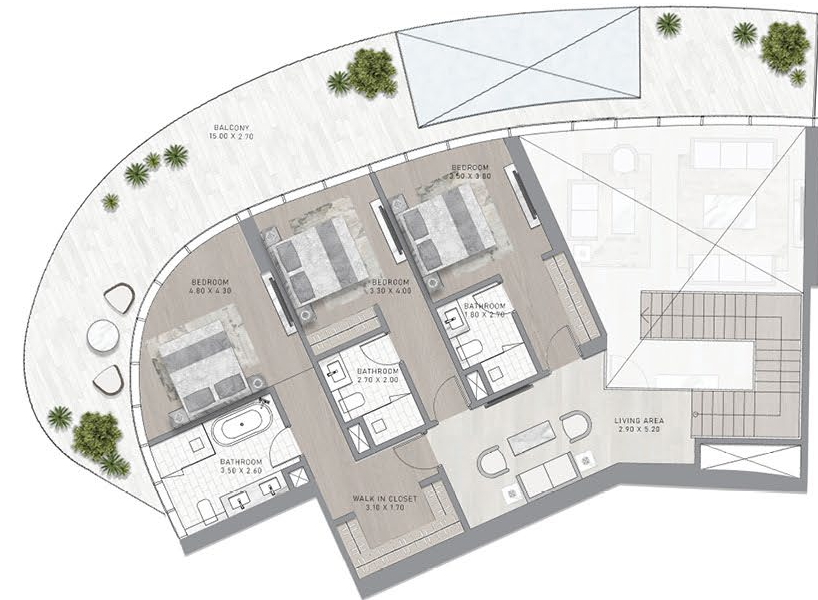

2-BEDROOM

SALEABLE AREA: 1475 SQFT

FLOOR PLAN

TYOLOGIES

2-BEDROOM LOWER & UPPER

SALEABLE AREA: 3961 SQFT

FLOOR PLAN

TYOLOGIES