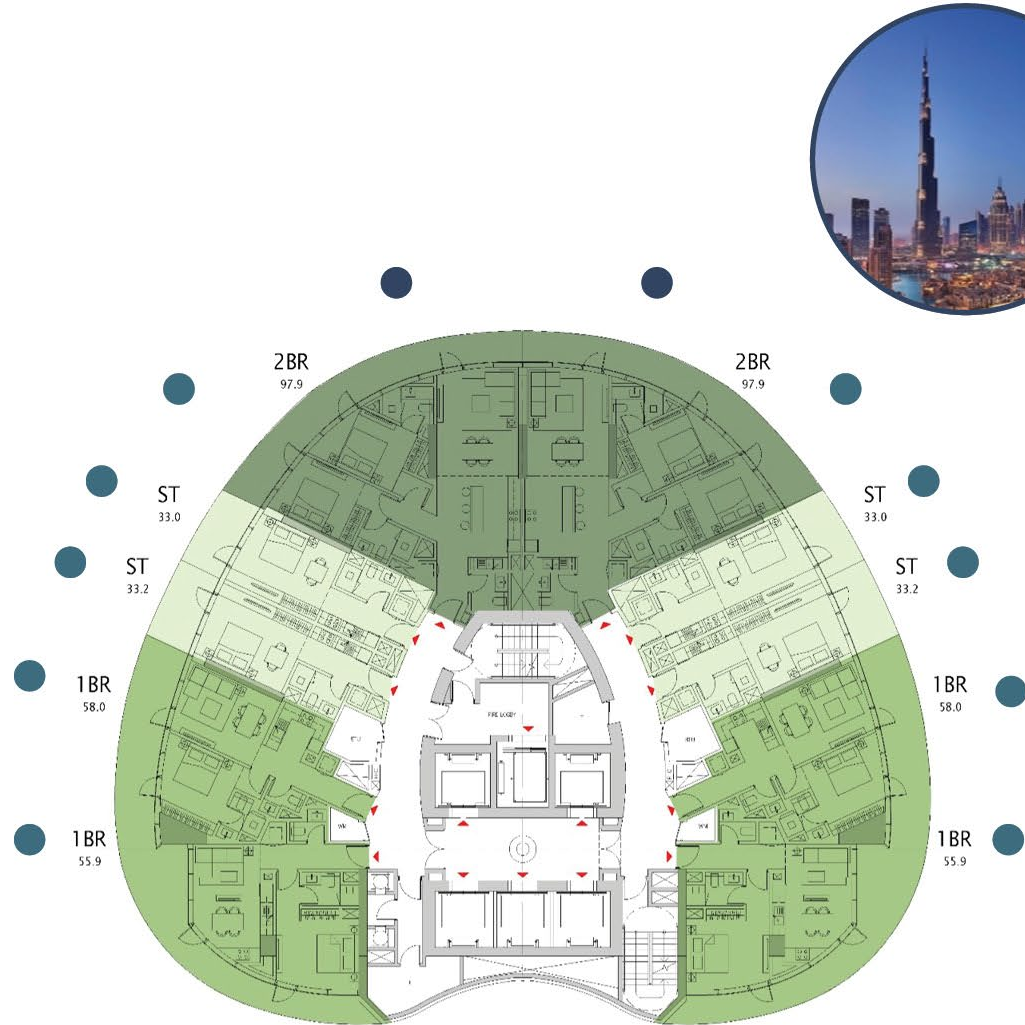

de GRISOGONO

THE LOCATION

TYPICAL FLOOR PLAN

VIEW ANALYSIS

- STUDIO
- 1-BEDROOM
- 2-BEDROOM
- CANAL VIEW
- BURJ KHALIFA VIEW

CANAL
CROWN
de GRISOGONO

CANAL
CROWN
de GRISOGONO

CANAL
CROWN

de GRISOGONO

CANAL
CROWN

de GRISOGONO

CANAL
CROWN

de GRISOGONO

RISE ABOVE LUXURY

TOWER CONFIGURATION

2B+G+3P+38+ROOF

LEVEL 38TH

OBSERVATION DECK

LEVEL 36TH TO 37TH

3-BR DUPLEX & 4-BR DUPLEX

LEVEL 2ND TO 35TH

STUDIO, 1 BR, 2 BR, 2-BR DUPLEX

PODIUM AMENITIES

PLANET-INSPIRED GARDEN
UFO SPA
AQUA EXERCISE
SWIM VR

GROUND LEVEL

GRAND LOBBY
PROMENADE RETAIL

AMENITIES

CANAL
CROWN

de GRISOGONO

AMENITIES

PODIUM LEVEL

CANAL
CROWN
de GRISOGONO