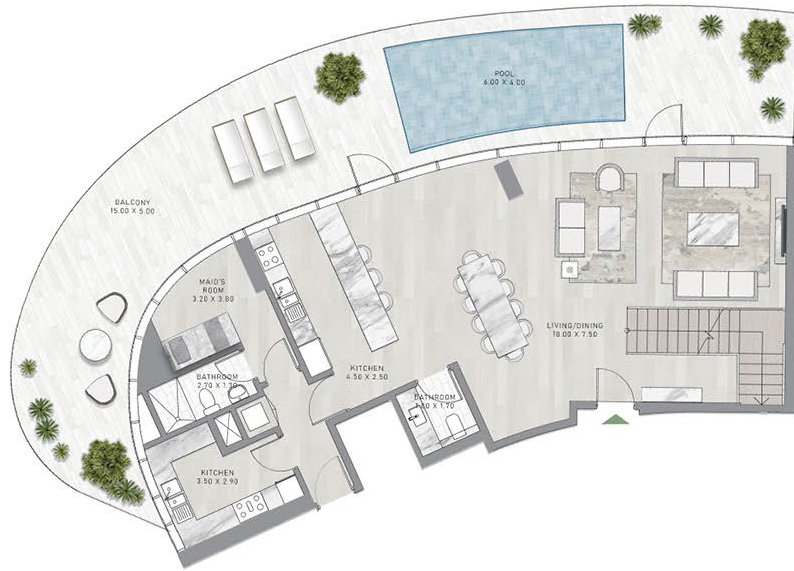

2-BEDROOM

SALEABLE AREA: 1475 SQFT

FLOOR PLAN

TYOLOGIES

2-BEDROOM LOWER & UPPER

SALEABLE AREA: 3961 SQFT

FLOOR PLAN

TYOLOGIES