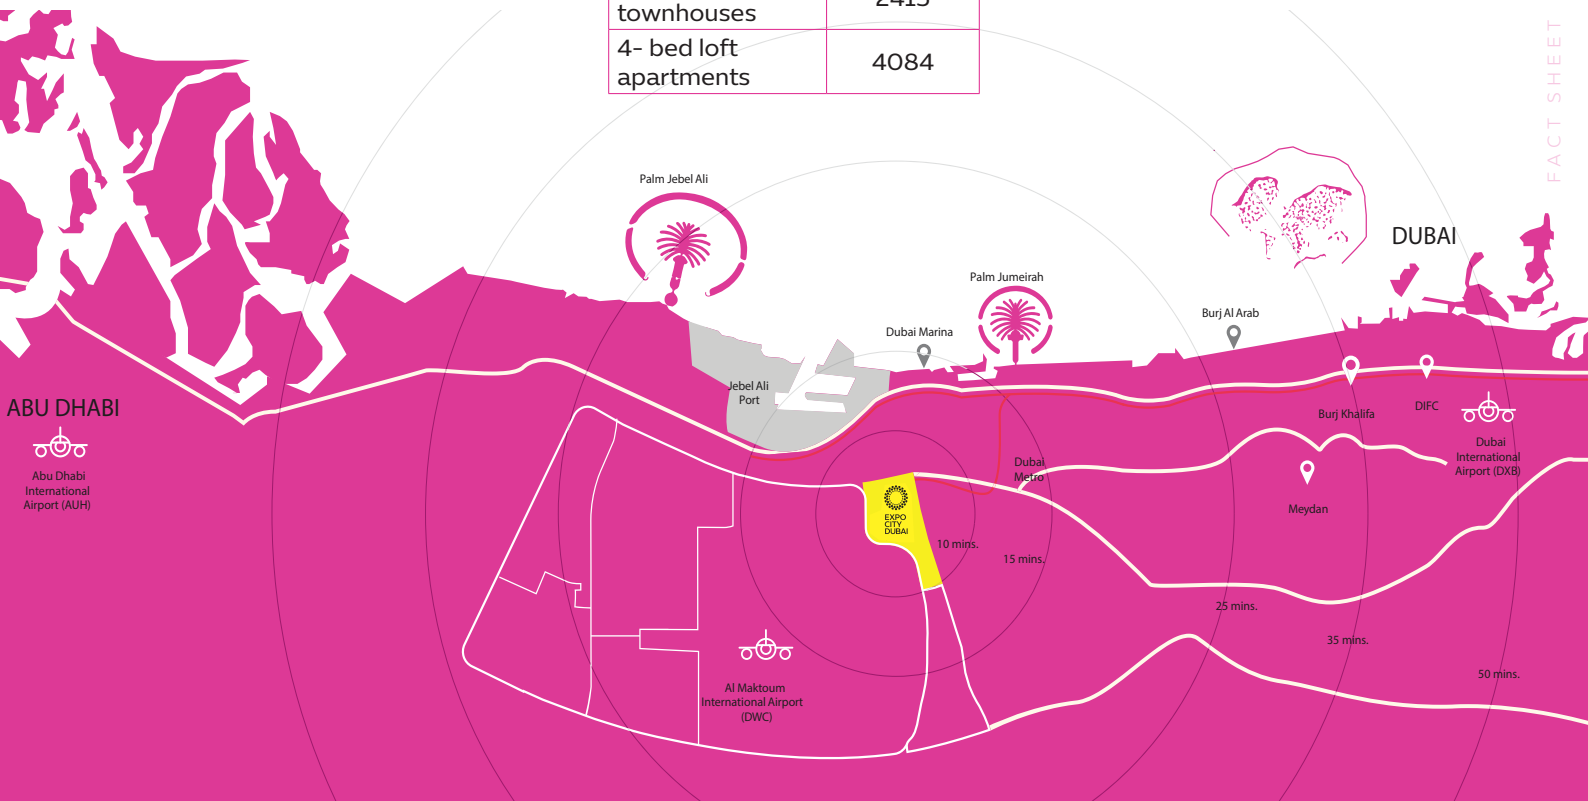

Community features

- Larger-than-average apartments with floor-to-ceiling windows and spacious balconies
- Townhouses with private garden
- Unobstructed views of Al Wasl Plaza, Jubilee Park and the Women's Pavilion
- Tech-enabled 'smart' living environments across a 5G connected site
- Stunning landscaped courtyards and semi-private community gardens
- Reception and concierge at each tower
- Swimming pools, kids' pool, lap pool, pool deck
- Green surrounds, jogging tracks and wellness centres
- Community lounges for movies, co-working, art and music
- Convenience stores, retail, service and F&B
- Part of a 15-minute urban community
- Seamless mobility network and easy access to Dubai Metro

	Size ranges (sqft)
1-bed apartments	969-979
2-bed apartments	1371-1490
3-bed apartments	1701-2359
3-bed townhouses	2415
4- bed loft apartments	4084