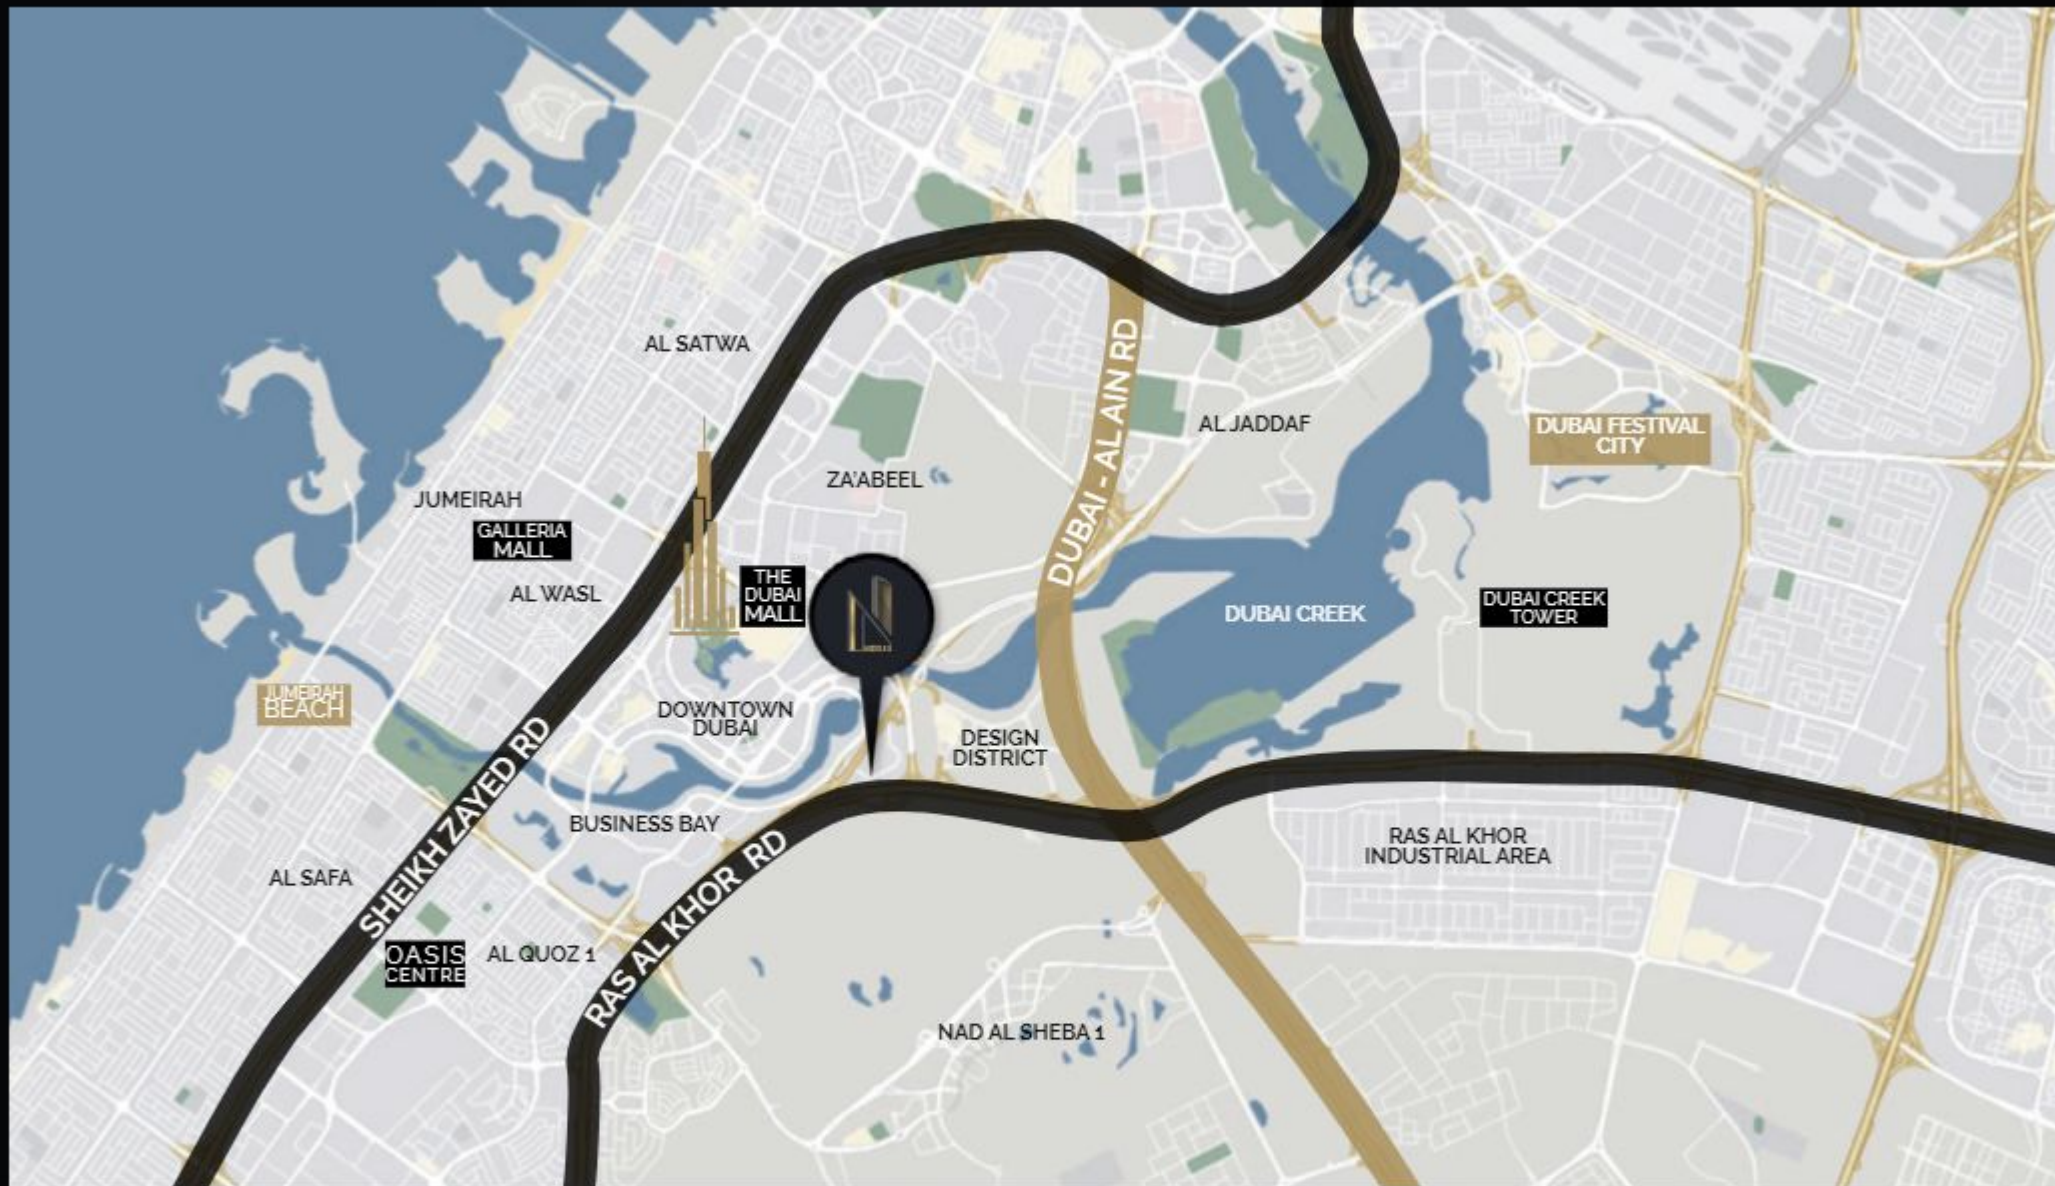

The Nobles Tower stands tall with great elevations which will help you appreciate the wonderful city views.

PROJECT SUMMARY

- 5 Parking levels
- 45 Residential Floors
- 549 Total apartments units

- One bedroom apartment
- Two bedroom apartment
- Three bedroom apartment

FACILITIES

- Gym
- Swimming pool
- Walking track

LOCATION

NOBLES TOWER LOCATED IN BUSINESS BAY - THE HEART OF DUBAI

**IN THE CENTER OF AMUSEMENT,
BUSINESS, AND LIVELIHOOD.**

- 4 min
- Downtown
- |
- 6 min
- Burj Khalifa
- |
- 7 min
- Dubai Mall
- |
- 9 min
- Jumeirah Beach
- |
- 14 min
- DXB
- |
- 16 min
- Burj Al Arab
- |
- 17 min
- Mall of the Emirates
- |
- 18 min
- Marina Mall
- |
- 20 min
- Palm Jumeirah