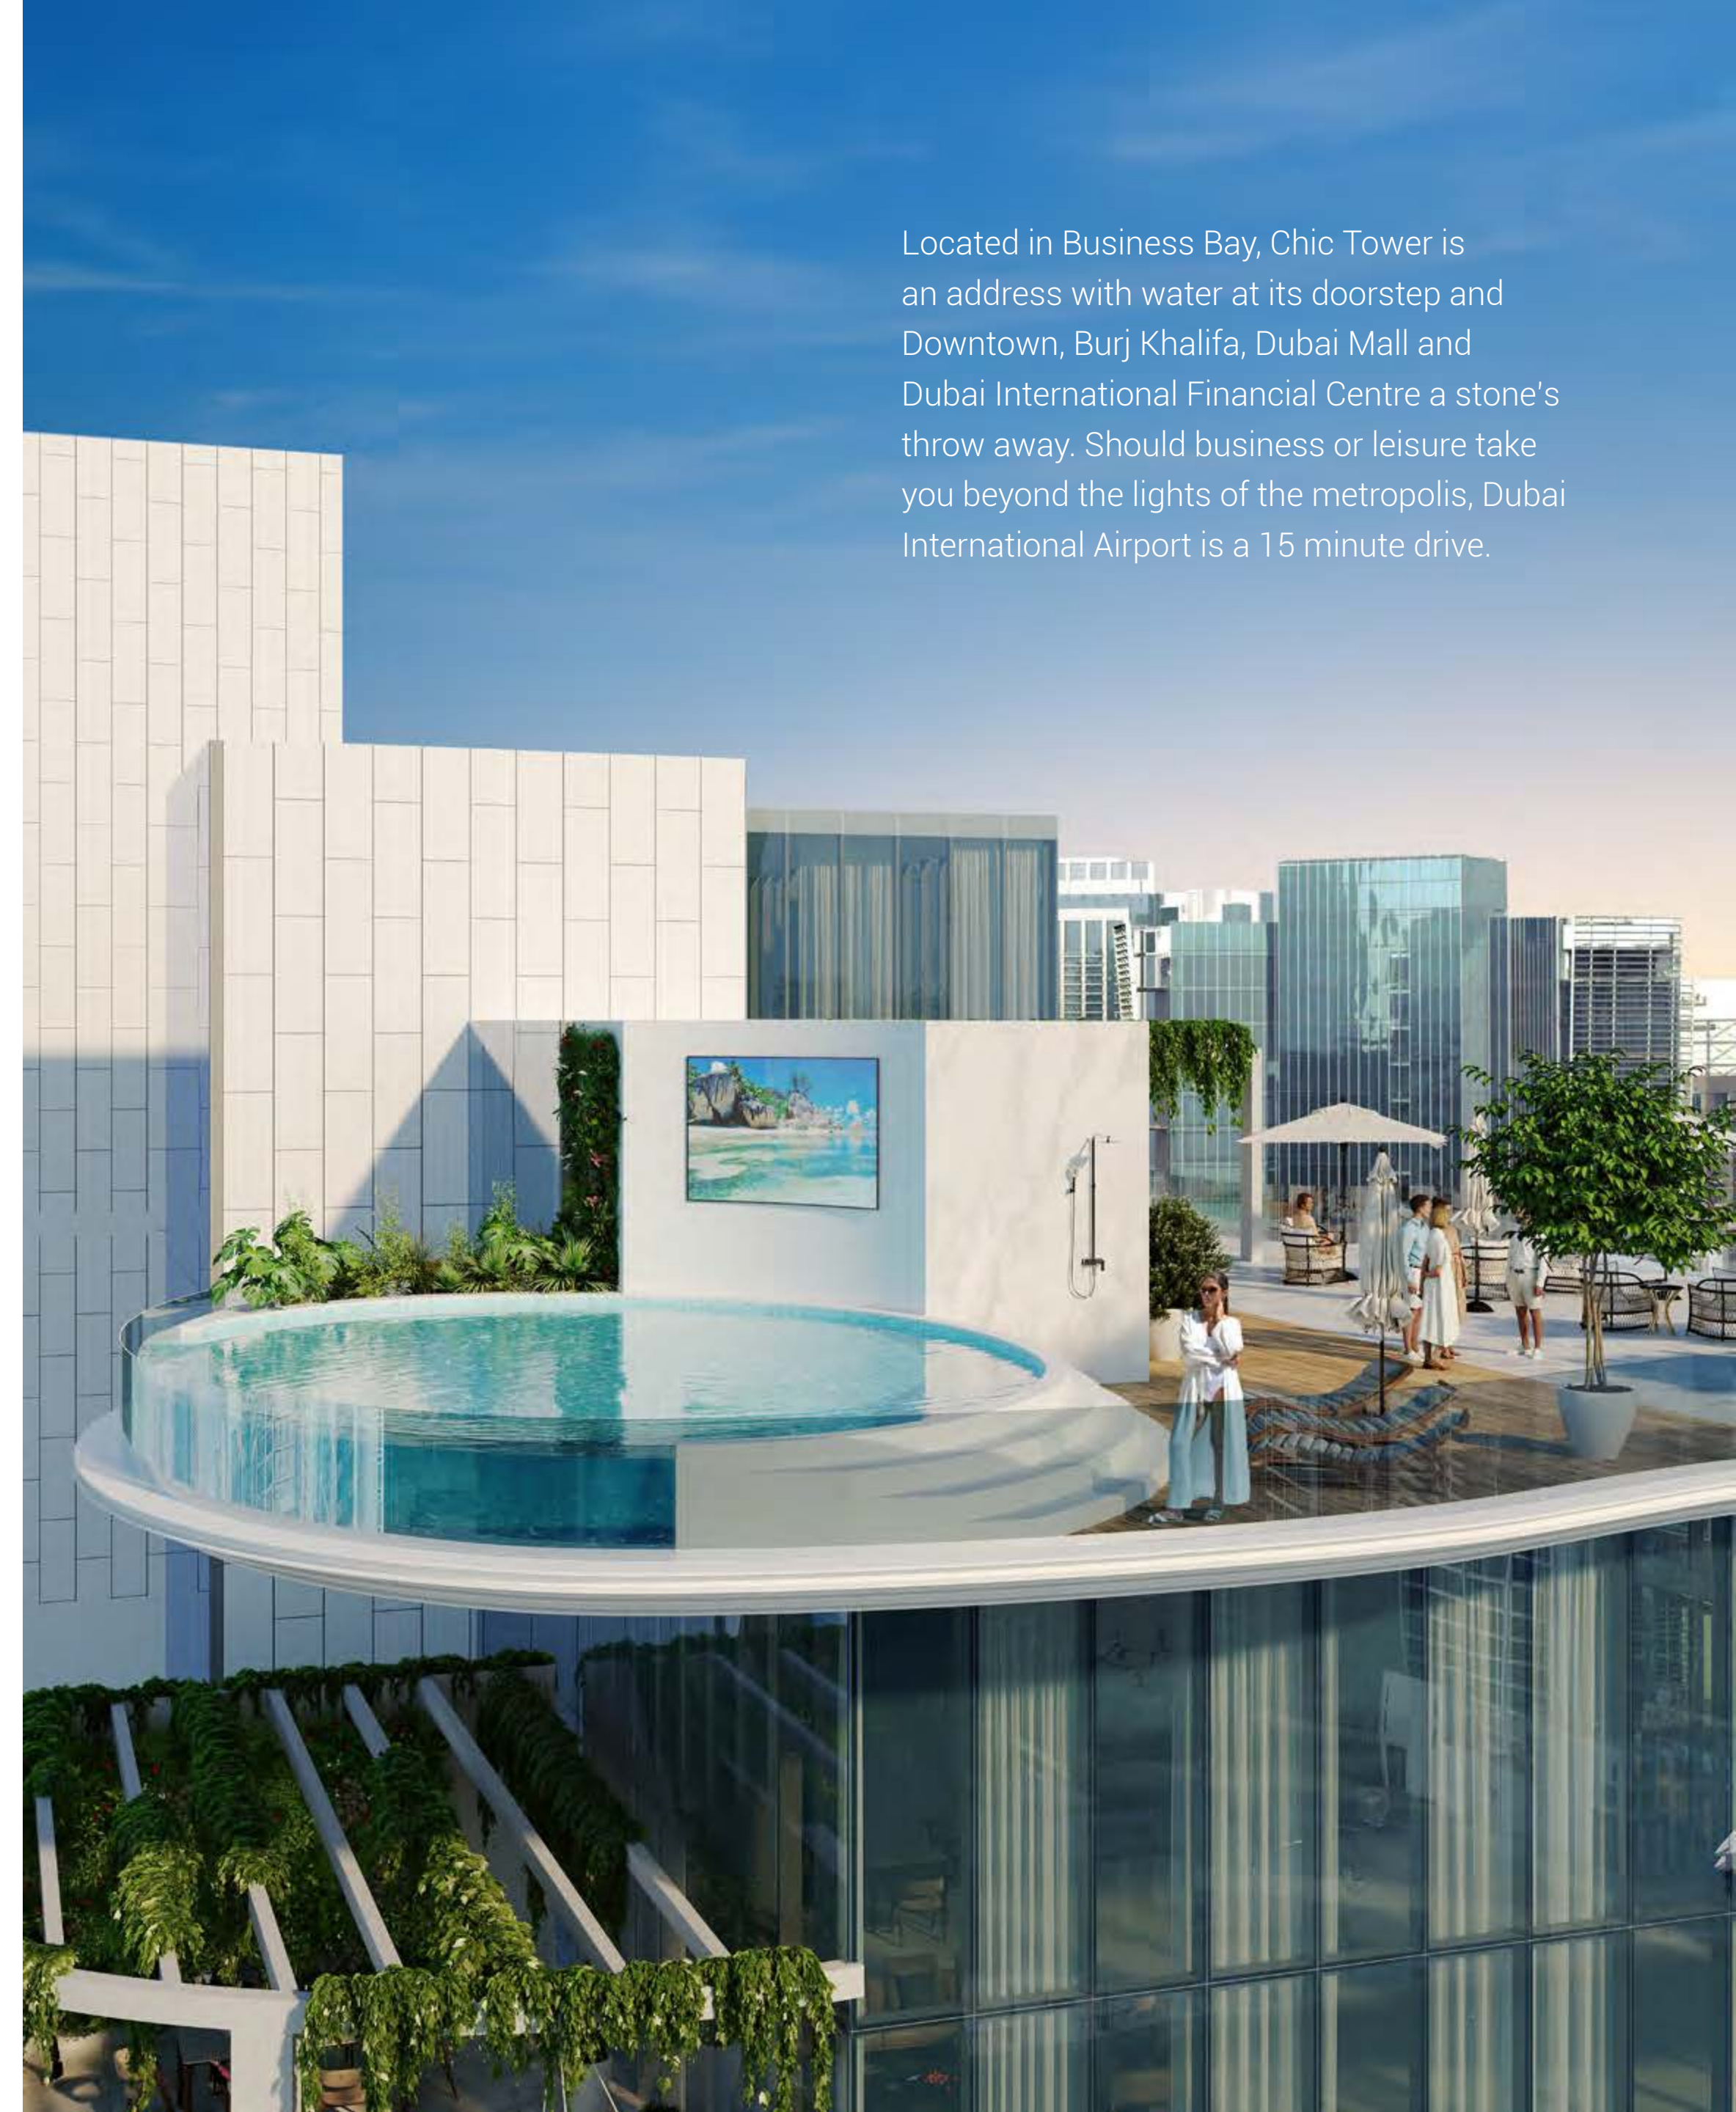

DAMAC

CHIC

TOWER

de GRISOGONO

GENEVE

An aerial photograph of the ocean's surface, showing intricate, swirling patterns of turquoise and teal water. The waves are small and rhythmic, creating a textured, almost abstract appearance. The lighting is bright, highlighting the crests of the waves and casting soft shadows in the troughs. The overall mood is serene and dynamic.

From hot baths and cold baths to salt baths and
mud baths, a unique tonic to life's wear and tear
awaits you each day of the week.

REAWAKEN LUXURY

VIEWS,
REDISCOVERED.

At Chic Tower, you meditate with your eyes closed. But you enjoy the view with eyes full of wonder. Your home boasts sweeping panoramas of Dubai's iconic Canal and beyond, allowing you to revitalize your perspective on life, every time you look out of your window.

REAWAKEN LUXURY

LOCATION, RECENTRED.

Located in Business Bay, Chic Tower is an address with water at its doorstep and Downtown, Burj Khalifa, Dubai Mall and Dubai International Financial Centre a stone's throw away. Should business or leisure take you beyond the lights of the metropolis, Dubai International Airport is a 15 minute drive.

R E A W A K E N

L U X U R Y

REAWAKEN LUXURY

WELLNESS,
RESTORED.

Chic Tower invites you to remain healthy from the moment you walk through the door, where the lobby greets you with workout benches and weights. On the Podium level, the main spa extends into an outdoor gym, designed to strengthen all muscle groups with calisthenic-focused equipment and training.