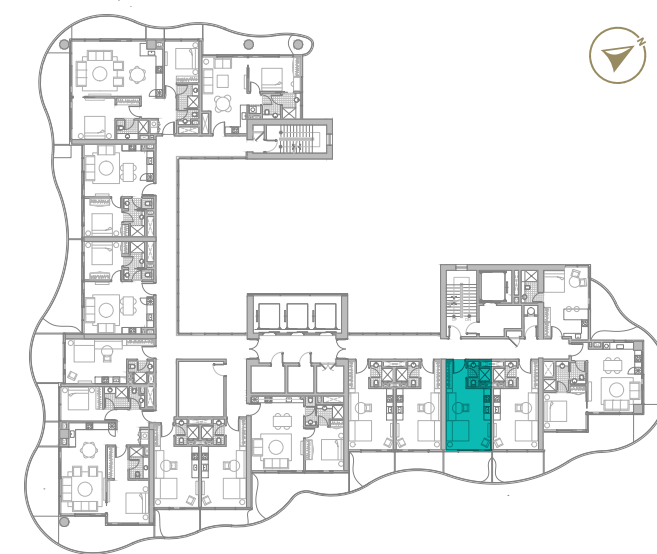

F L O O R P L A N S

CHIC
TOWER

TYPE 01 | BALCONY 03
LEVELS: 07, 11, 15, 19, 23, 27, 31

TYPE 01 | BALCONY 18
LEVELS: 08, 10, 12, 14, 16, 18, 20, 22, 24, 26, 28, 30, 32

TYPE 01 | BALCONY 33
LEVELS: 09, 13, 17, 21, 25, 29

LEVELS: 07,11,15,19

LEVELS: 07,11,15,19

LEVELS: 09,13,17

TYPE 01 | BALCONY 04
LEVELS: 07, 11, 15, 19, 23, 27, 31

TYPE 01 | BALCONY 19
LEVELS: 08, 10, 12, 14, 16, 18, 20, 22, 24, 26, 28, 30, 32

TYPE 01 | BALCONY 34
LEVELS: 09, 13, 17, 21, 25, 29

LEVELS: 07,11,15,19

LEVELS: 08,10,12,14,16,18

LEVELS: 09,13,17

TYPE 01 | BALCONY 05
LEVELS: 07, 11, 15, 19, 23, 27, 31

TYPE 01 | BALCONY 20
LEVELS: 08, 10, 12, 14, 16, 18, 20, 22, 24, 26, 28, 30, 32

TYPE 01 | BALCONY 35
LEVELS: 09, 13, 17, 21, 25, 29