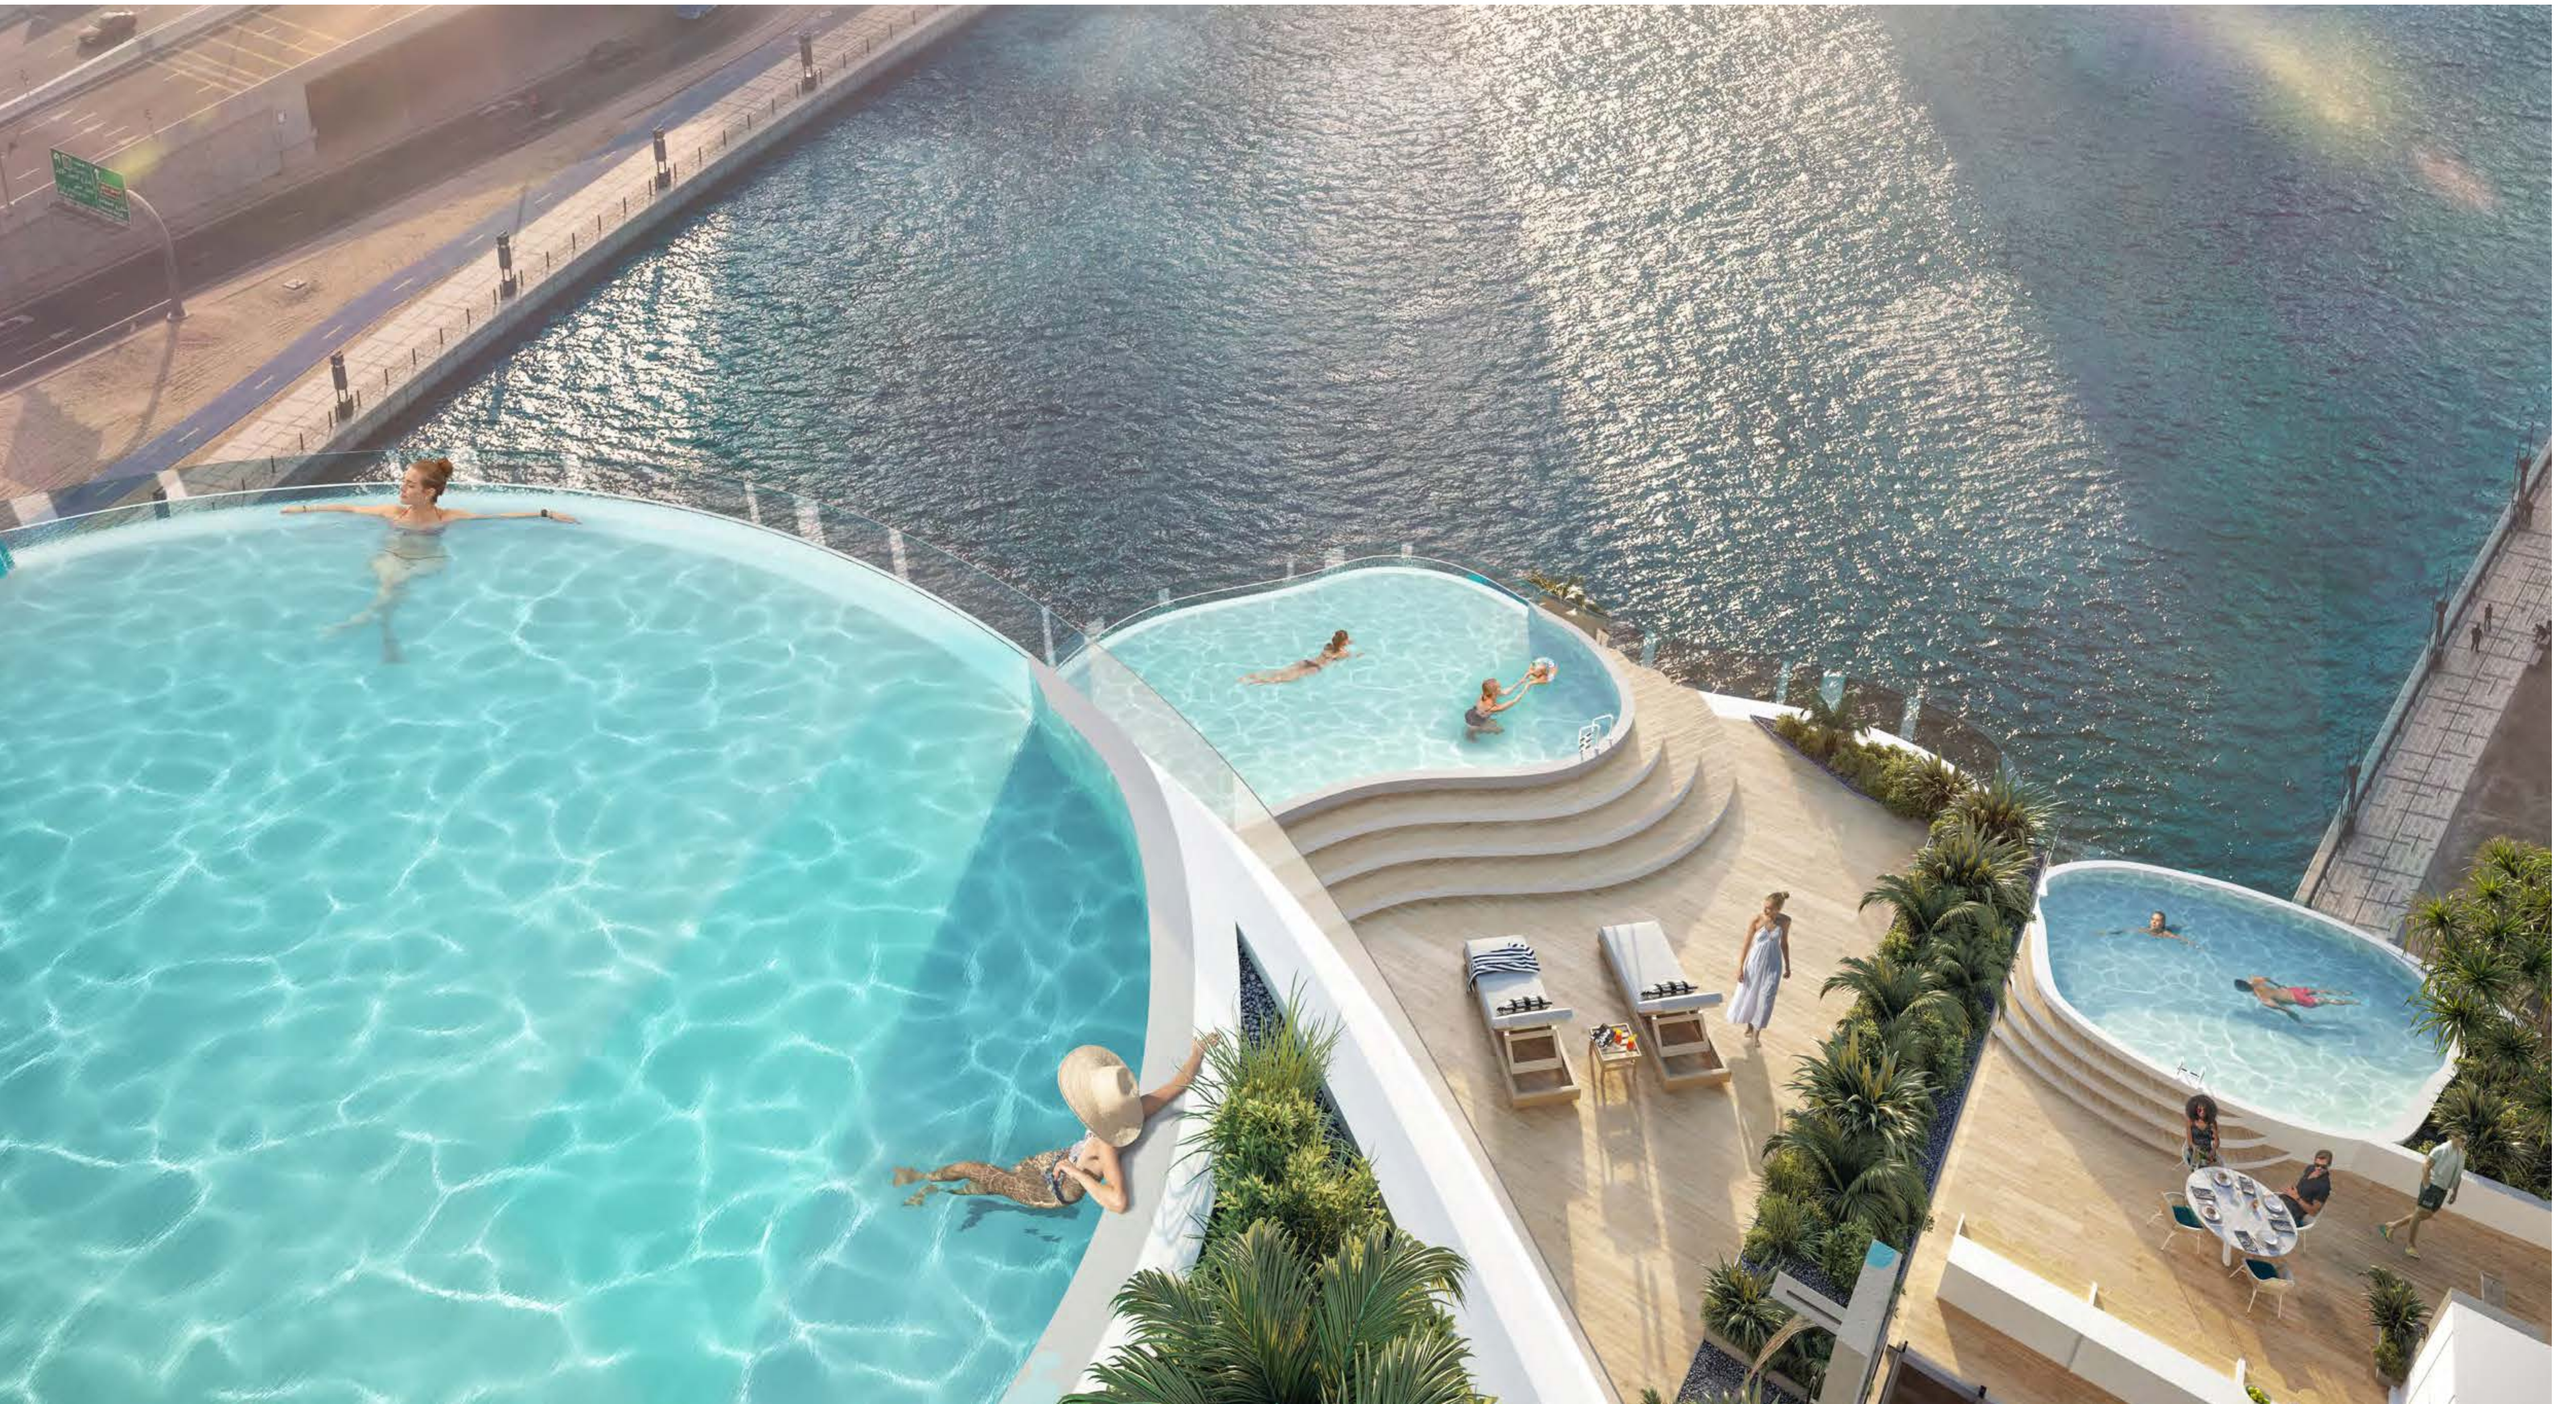

From hot baths and cold baths to salt baths and
mud baths, a unique tonic to life's wear and tear
awaits you each day of the week.

REAWAKEN LUXURY

VIEWS,
REDISCOVERED.

At Chic Tower, you meditate with your eyes closed. But you enjoy the view with eyes full of wonder. Your home boasts sweeping panoramas of Dubai's iconic Canal and beyond, allowing you to revitalize your perspective on life, every time you look out of your window.

R E A W A K E N

L U X U R Y

REAWAKEN LUXURY

WELLNESS,
RESTORED.

Chic Tower invites you to remain healthy from the moment you walk through the door, where the lobby greets you with workout benches and weights. On the Podium level, the main spa extends into an outdoor gym, designed to strengthen all muscle groups with calisthenic-focused equipment and training.

R E A W A K E N

L U X U R Y

REAWAKEN LUXURY

WATER,
REDEFINED.

Baths and pools. Beauty and juice bars. Spas and gyms. Cabanas and playgrounds. Football arenas and party zones. What more could the Podium level at Chic Tower possibly offer? A meandering, 180 meter-long lazy river. The perfect way to drift into a world as tranquil as the water which laps ever-so-gently around you.

REAWAKEN LUXURY

WAVES, RECREATED.

Look up from the Podium and take in the full beauty of the Tower you now call home. A cascade of undulating terraces inspired by the waves of Dubai's Canal descend from the buildings crowning glory - A stepped roof which evokes layers of rock, where water trickles from one pool to another.