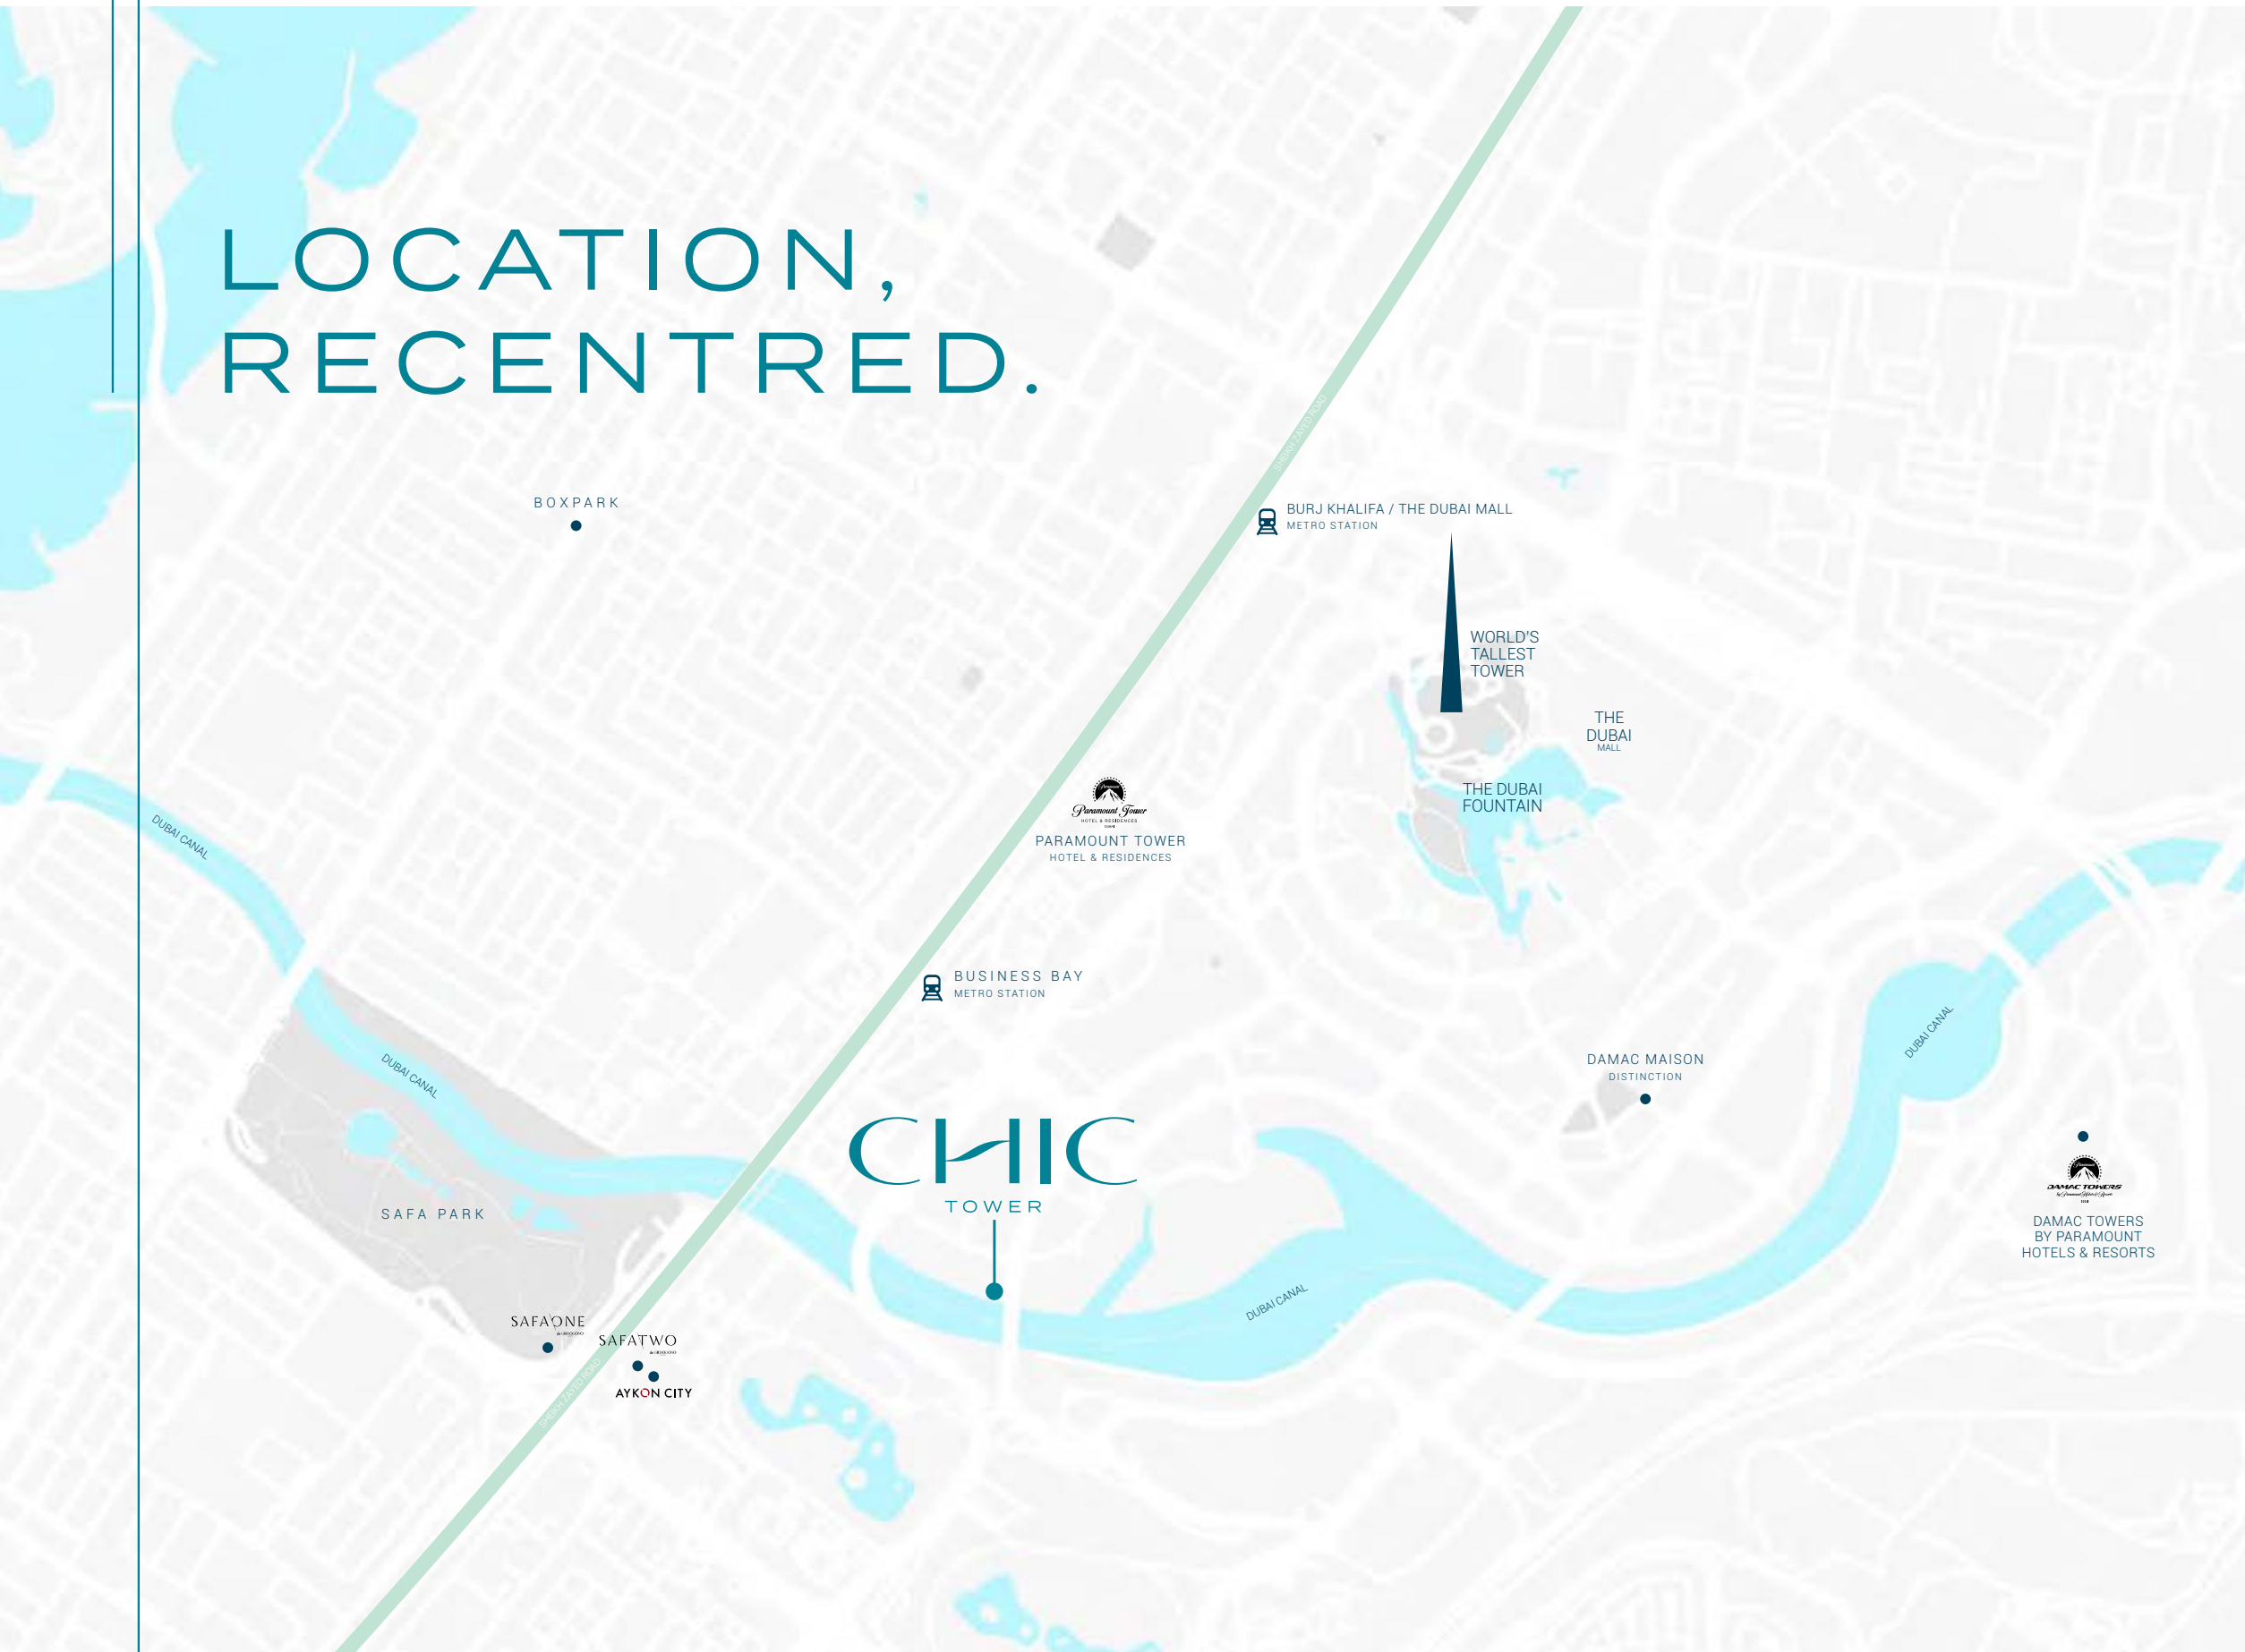

REAWAKEN LUXURY

LOCATION, RECENTRED.

Located in Business Bay, Chic Tower is an address with water at its doorstep and Downtown, Burj Khalifa, Dubai Mall and Dubai International Financial Centre a stone's throw away. Should business or leisure take you beyond the lights of the metropolis, Dubai International Airport is a 15 minute drive.